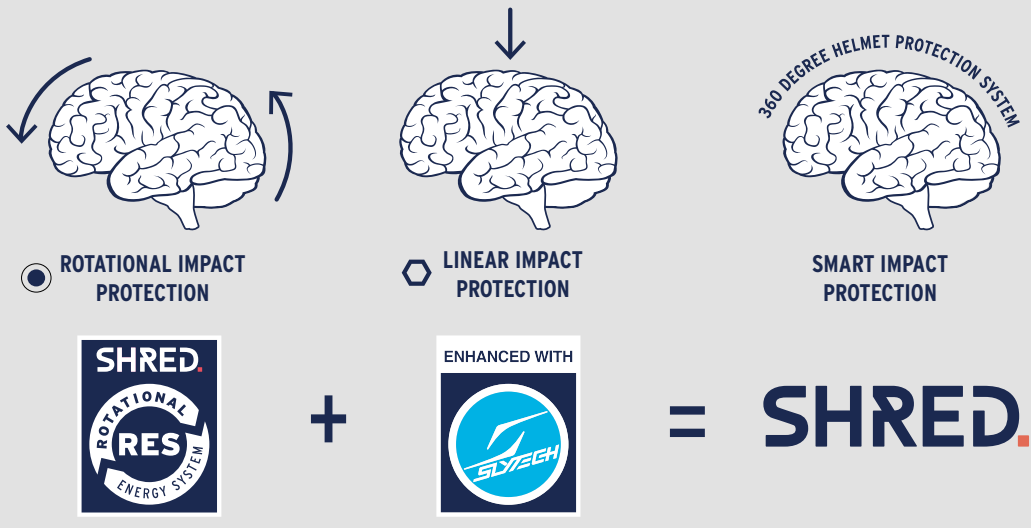

(4) SNUG REGULAR ROOMY

BASHER

(1) hard shell | (2) hard-ear
 (3) S: 51-54 cm | M: 54-57.5 cm | L: 58-61 cm

(4) SNUG REGULAR ROOMY

HELMETS TECHNOLOGY

SMART IMPACT PROTECTION

Powered by SHRED's Rotational Energy System™ and SLYTECH® Shock Absorption.

To boost your confidence and fun, SHRED's Smart Impact Protection System™ effectively combats both rotational and linear forces. Simply put, this reduces harmful forces transmitted to your brain. SHRED's Rotational Energy System™ offers the lightest and thinnest solution for addressing rotational forces while SLYTECH® Shock Absorption maximizes the helmet's ability to dissipate linear impact energy. Unleash your potential with SHRED's Smart Impact Protection System.™