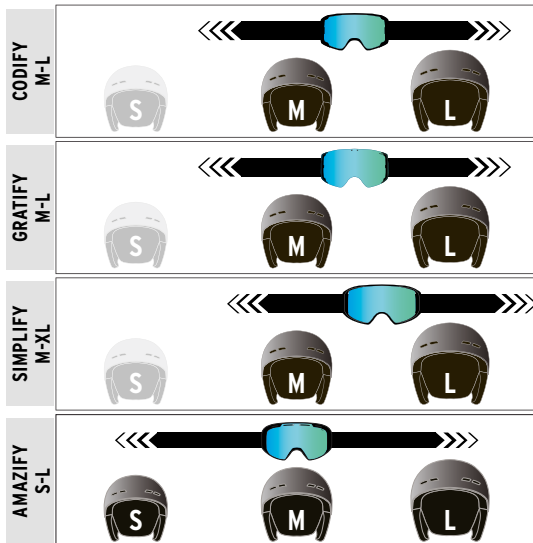

GOGGLES PURCHASE GUIDE

		CODIFY	GRATIFY	SIMPLIFY+	SIMPLIFY	RARIFY	AMAZIFY	EXEMPLIFY	MONOCLE	NASTIFY	WONDERFY	MINI
LENS TECH	MOLDED	✓	✓	✓	✓	✓	✓	✓				✓
	FLEXIBLE								✓	✓	✓	
MAIN FEATURES	CONTRAST BOOSTING LENS™ 2.0	✓	✓	✓	✓	✓	✓	✓				
	CONTRAST BOOSTING LENS™							✓*	✓*			
	1-2-3 SHRED. LENS REPLACEMENT SYSTEM	✓		✓								
	NODISTORTION™	✓	✓	✓	✓	✓	✓	✓	✓*			
	SHRED.wide™	✓	✓	✓	✓	✓	✓	✓	✓	✓	✓	
	OVER-THE-GLASSES	✓	✓	✓	✓	✓	✓	✓				
	BONUS CONTRAST BOOSTING LENS™			✓								

*Available in select models

FITS BEST