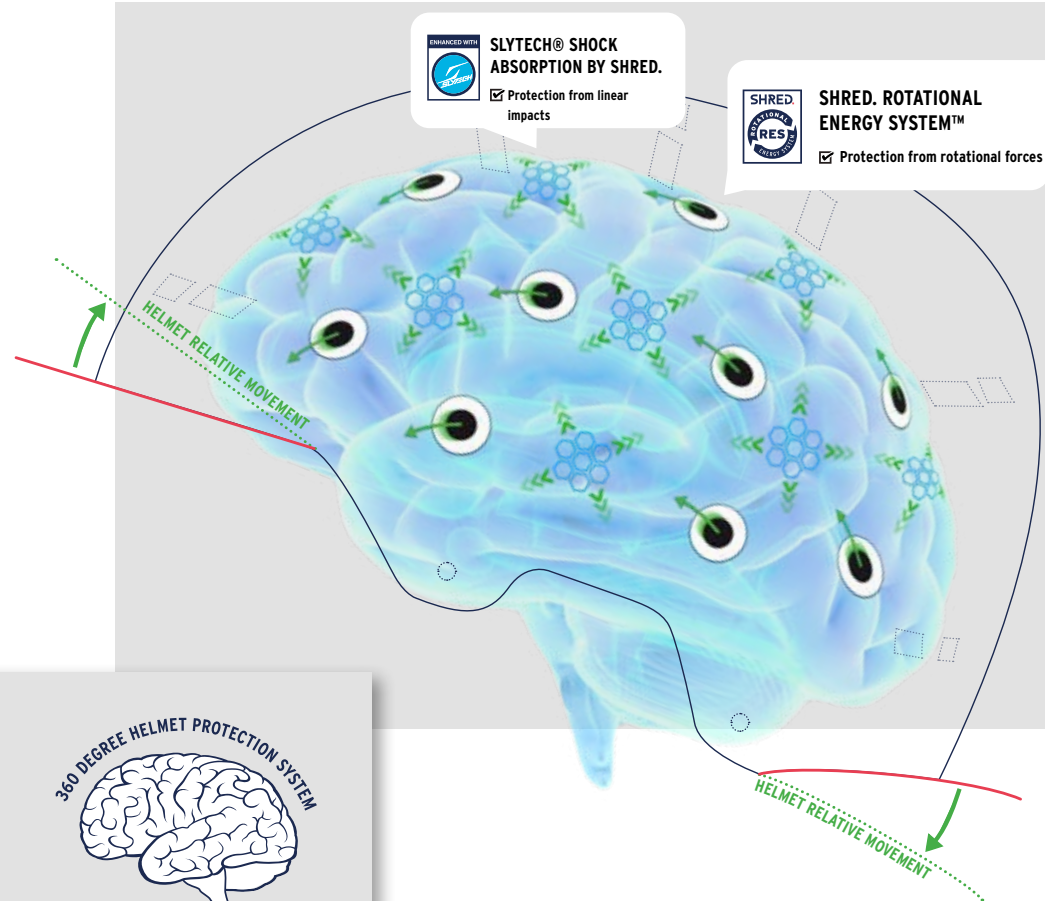

(4) SNUG REGULAR ROOMY

BASHER

(1) hard shell | (2) hard-ear
 (3) S: 51-54 cm | M: 54-57.5 cm | L: 58-61 cm

(4) SNUG REGULAR ROOMY

HELMETS TECHNOLOGY

SMART IMPACT PROTECTION

Powered by SHRED's Rotational Energy System™ and SLYTECH® Shock Absorption.

To boost your confidence and fun, SHRED's Smart Impact Protection System™ effectively combats both rotational and linear forces. Simply put, this reduces harmful forces transmitted to your brain. SHRED's Rotational Energy System™ offers the lightest and thinnest solution for addressing rotational forces while SLYTECH® Shock Absorption maximizes the helmet's ability to dissipate linear impact energy. Unleash your potential with SHRED's Smart Impact Protection System.™