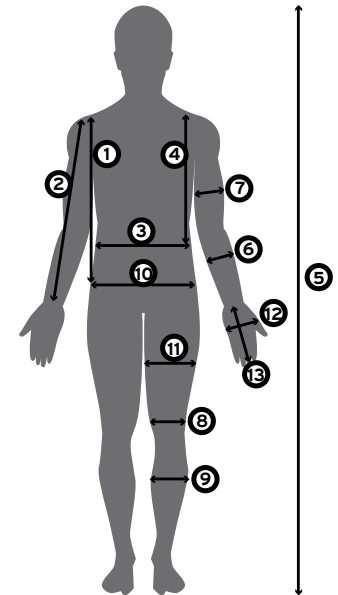

BODY PROTECTION SIZE GUIDE

MINI BACK PROTECTORS SIZE GUIDE

	MINI XS		MINI S		MINI M	
	EU/cm	US/in	EU/cm	US/in	EU/cm	US/in
WAIST-TO-SHOULDER [W-S] LENGTH(cm) ⁴	25-30	9% - 11%	30-35	11% - 13%	35-40	13% - 15%
APPROXIMATE BODY HEIGHT(cm) ⁵	110-130	3'7"-4'2"	120-145	4'0"-4'8"	140-160	4'6"-5'2"
APPROXIMATE BODY WEIGHT (kg)	15-25	35-60	20-35	50-80	30-50	70-110
APPROXIMATE BODY AGE	5-7	5-7	7-10	7-10	10-13	10-13

MINI GLOVES SIZE GUIDE

	MINI XS | 4		MINI S | 5		MINI M | 6	
	EU/cm	US/in	EU/cm	US/in	EU/cm	US/in
HAND CIRCUMFERENCE AND HAND LENGTH ¹² ¹³	10-12	4½ - 5	12-14	5 - 5½	14-16	5½ - 6
APPROXIMATE AGE	5-7	5-7	7-10	7-10	10-13	10-13

- BODY LENGTH (1)
- ARM LENGTH (2)
- WAIST CIRCUMFERENCE (3)
- WAIST-TO-SHOULDER [W-S] LENGTH (4)
- APPROXIMATE BODY HEIGHT (5)
- FOREARM CIRCUMFERENCE (6)
- BICEPS CIRCUMFERENCE (7)
- ABOVE KNEE CAP CIRCUMFERENCE (8)
- CALF CIRCUMFERENCE (9)
- HIP CIRCUMFERENCE (10)
- LEG CIRCUMFERENCE (11)
- HAND CIRCUMFERENCE (12)
- HAND LENGTH (13)