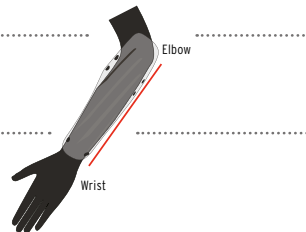

SKI RACE PROTECTION SIZE GUIDE

ARM GUARDS SIZE GUIDE

	S		M / STD		L / XTD	
	EU/cm	US/in	EU/cm	US/in	EU/cm	US/in
WRIST TO ELBOW LENGTH	25	9¾	27,5	10¾	30,5	12