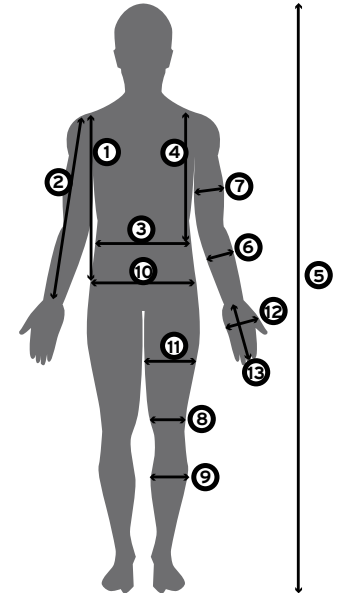

BODY PROTECTION SIZE GUIDE

PROTECTIVE JACKET SIZE GUIDE

		S		M		L		XL	
		EU/cm	US/in	EU/cm	US/in	EU/cm	US/in	EU/cm	US/in
BODY LENGTH	①	53-56	21-22	56-58	22-23	58-61	23-24	61-64	24-25
ARM LENGTH	②	70-72	27½-28	72-75	28-29½	75-77	29½-30½	77-80	30½-31½
WAIST CIRCUMFERENCE	③	76-81	30-32	81-86	32-34	86-92	34-36	92-97	36-38

PROTECTIVE SHORTS SIZE GUIDE

		S		M		L		XL	
		EU/cm	US/in	EU/cm	US/in	EU/cm	US/in	EU/cm	US/in
HIP CIRCUMFERENCE	①	79-84	31-33	84-89	33-35	89-94	35-37	94-99	37-39
LEG CIRCUMFERENCE	②	38-43	15-17	43-48	17-19	48-53	19-21	53-58	21-23

ELBOW PADS SIZE GUIDE

		S		M		L		XL	
		EU/cm	US/in	EU/cm	US/in	EU/cm	US/in	EU/cm	US/in
BICEPS CIRCUMFERENCE	⑦	23-26	9-10	26-29	10 - 11½	29-32	11½-12½	32-35	12½-14
FOREARM CIRCUMFERENCE	⑥	20-24	8-9½	24-28	9½-11	28-31	11-12	31-34	12-13 ½

KNEE PADS SIZE GUIDE

		XS		S		M		L		XL	
		EU/cm	US/in	EU/cm	US/in	EU/cm	US/in	EU/cm	US/in	EU/cm	US/in
10CM ABOVE KNEE CAP CIRCUMFERENCE	⑧	36-39	14½-15½	39-42	15½-16½	42-45	16½-17½	45-48	17½-19	48-50	19-20
Calf Circumference	⑨	29-32	11½-12½	32-35	12½-14	35-38	14-15	38-41	15-16	41-43	16-17

- BODY LENGTH (1)
- ARM LENGTH (2)
- WAIST CIRCUMFERENCE (3)
- WAIST-TO-SHOULDER [W-S] LENGTH (4)
- APPROXIMATE BODY HEIGHT (5)
- FOREARM CIRCUMFERENCE (6)
- BICEPS CIRCUMFERENCE (7)
- ABOVE KNEE CAP CIRCUMFERENCE (8)
- CALF CIRCUMFERENCE (9)
- HIP CIRCUMFERENCE (10)
- LEG CIRCUMFERENCE (11)
- HAND CIRCUMFERENCE (12)
- HAND LENGTH (13)