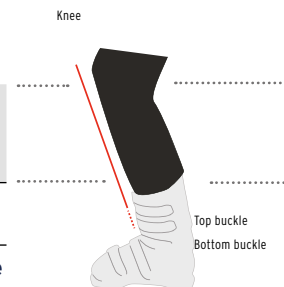

SHIN GUARDS SIZE GUIDE

	S		M / STD		L / XTD		PRO*	
	EU/cm	US/in	EU/cm	US/in	EU/cm	US/in	EU/cm	US/in
KNEE TO TOP BUCKLE LENGTH	31	12¾	38	15	42	16½	43	17

* choose PRO to cover up to the bottom buckle