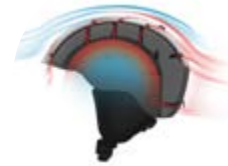

NOTION NOSHOCK HELMET BY SHRED.

ENHANCED WITH
**SLYTECH® SHOCK
ABSORPTION BY SHRED.**

- ☑ Protection from linear impacts

VENTILATION

- ☑ 3 Positions
- ☑ Top | Back | Sides
- ☑ Single Switch

**SHRED. ROTATIONAL
ENERGY SYSTEM™**

- ☑ Protection from rotational forces