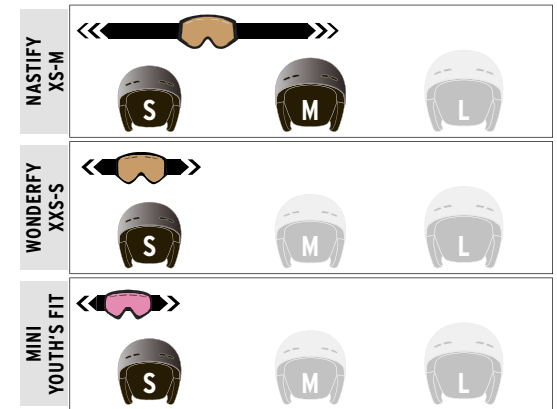

GOGGLES PURCHASE GUIDE

		CODIFY	GRATIFY	SIMPLIFY+	SIMPLIFY	RARIFY	AMAZIFY	EXEMPLIFY	MONOCLE	NASTIFY	WONDERFY	MINI
LENS TECH	MOLDED	✓	✓	✓	✓	✓	✓	✓				✓
	FLEXIBLE								✓	✓	✓	
MAIN FEATURES	CONTRAST BOOSTING LENS™ 2.0	✓	✓	✓	✓	✓	✓	✓				
	CONTRAST BOOSTING LENS™							✓*	✓*			
	1-2-3 SHRED. LENS REPLACEMENT SYSTEM	✓		✓								
	NODISTORTION™	✓	✓	✓	✓	✓	✓	✓	✓*			
	SHRED.wide™	✓	✓	✓	✓	✓	✓	✓	✓	✓	✓	
	OVER-THE-GLASSES	✓	✓	✓	✓	✓	✓	✓				
	BONUS CONTRAST BOOSTING LENS™			✓								

*Available in select models

FITS BEST