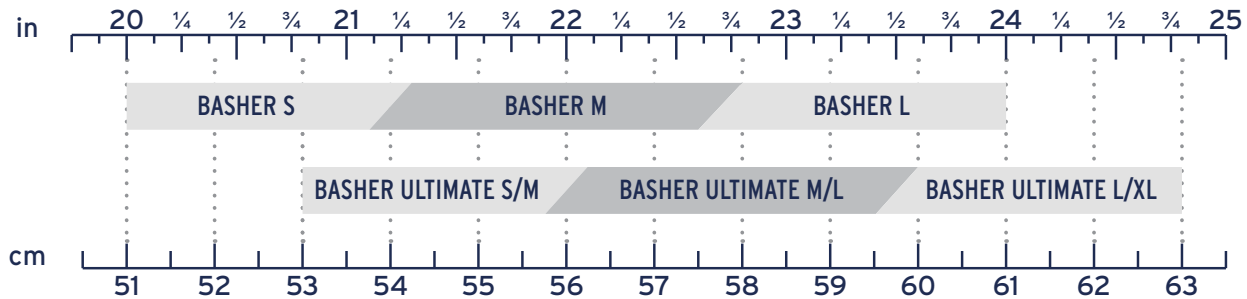

FIS HELMETS PURCHASE & SIZE GUIDE

		BASHER ULTIMATE	BASHER
CONSTRUCTION	HYBRID		
	IN-MOLD		
	HARD-SHELL	✓	✓
MAIN FEATURES	ROTATIONAL ENERGY SYSTEM™	✓	✓
	CASIDION NANOTECH SHIELDING™	✓	
	FIS STICKER	✓	✓
	XT2® FABRIC	✓	
	CUSTOM FIT KIT	✓	✓
	SLALOM CHIN GUARD COMPATIBLE	✓	✓
	SUGGESTED USE	Race	Race

Use a tape measure to find your head circumference. You should measure from the middle of the forehead above the ears to the back of the head.

We continuously adjust our size charts based on the feedback we receive from the market. For the latest size information on all of our products please visit shredoptics.com