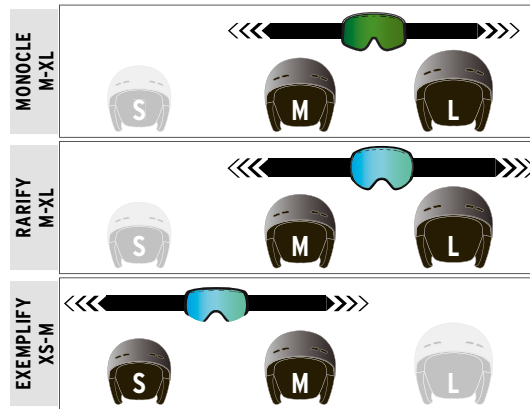

GOGGLES PURCHASE GUIDE

		CODIFY	GRATIFY	SIMPLIFY+	SIMPLIFY	RARIFY	AMAZIFY	EXEMPLIFY	MONOCLE	NASTIFY	WONDERFY	MINI
LENS TECH	MOLDED	✓	✓	✓	✓	✓	✓	✓				✓
	FLEXIBLE								✓	✓	✓	
MAIN FEATURES	CONTRAST BOOSTING LENS™ 2.0	✓	✓	✓	✓	✓	✓	✓				
	CONTRAST BOOSTING LENS™							✓*	✓*			
	1-2-3 SHRED. LENS REPLACEMENT SYSTEM	✓		✓								
	NODISTORTION™	✓	✓	✓	✓	✓	✓	✓	✓*			
	SHRED.wide™	✓	✓	✓	✓	✓	✓	✓	✓	✓	✓	
	OVER-THE-GLASSES	✓	✓	✓	✓	✓	✓	✓				
	BONUS CONTRAST BOOSTING LENS™			✓								

*Available in select models

FITS BEST